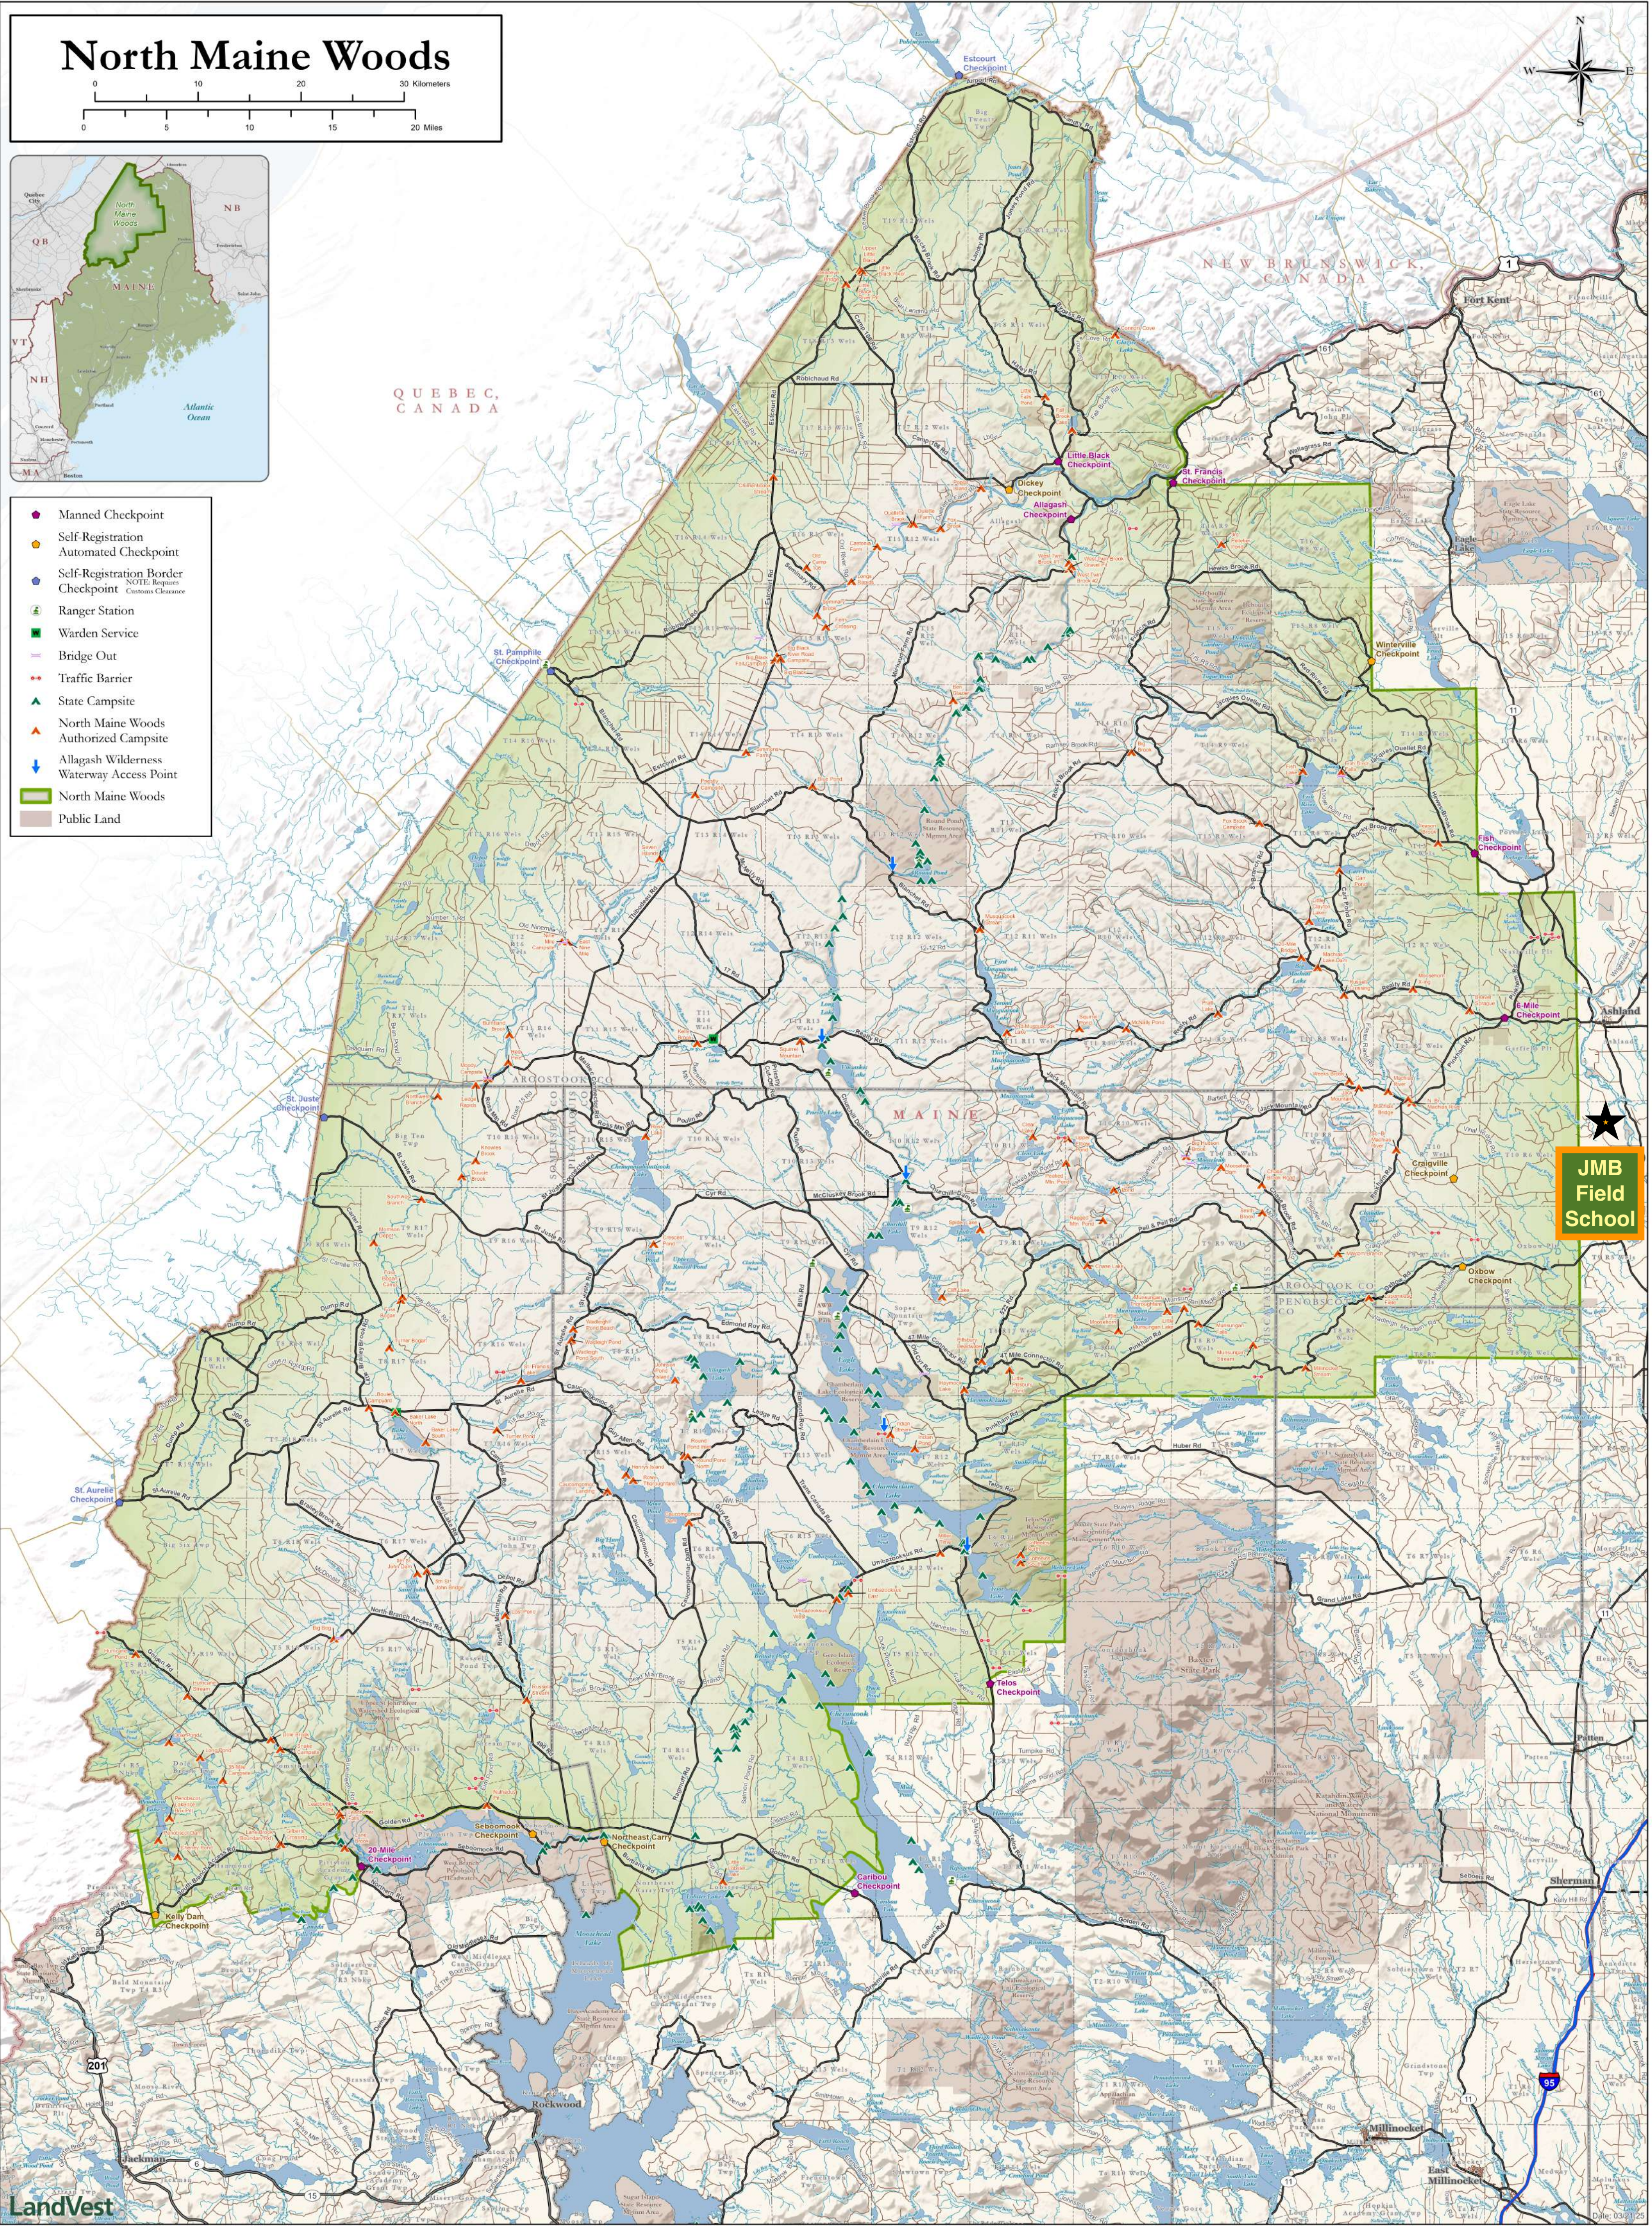

North Maine Woods

- Manned Checkpoint
- Self-Registration Automated Checkpoint
- Self-Registration Border Checkpoint
- Ranger Station
- Warden Service
- Bridge Out
- Traffic Barrier
- State Campsite
- North Maine Woods Authorized Campsite
- Allagash Wilderness Waterway Access Point
- North Maine Woods
- Public Land

JMB Field School